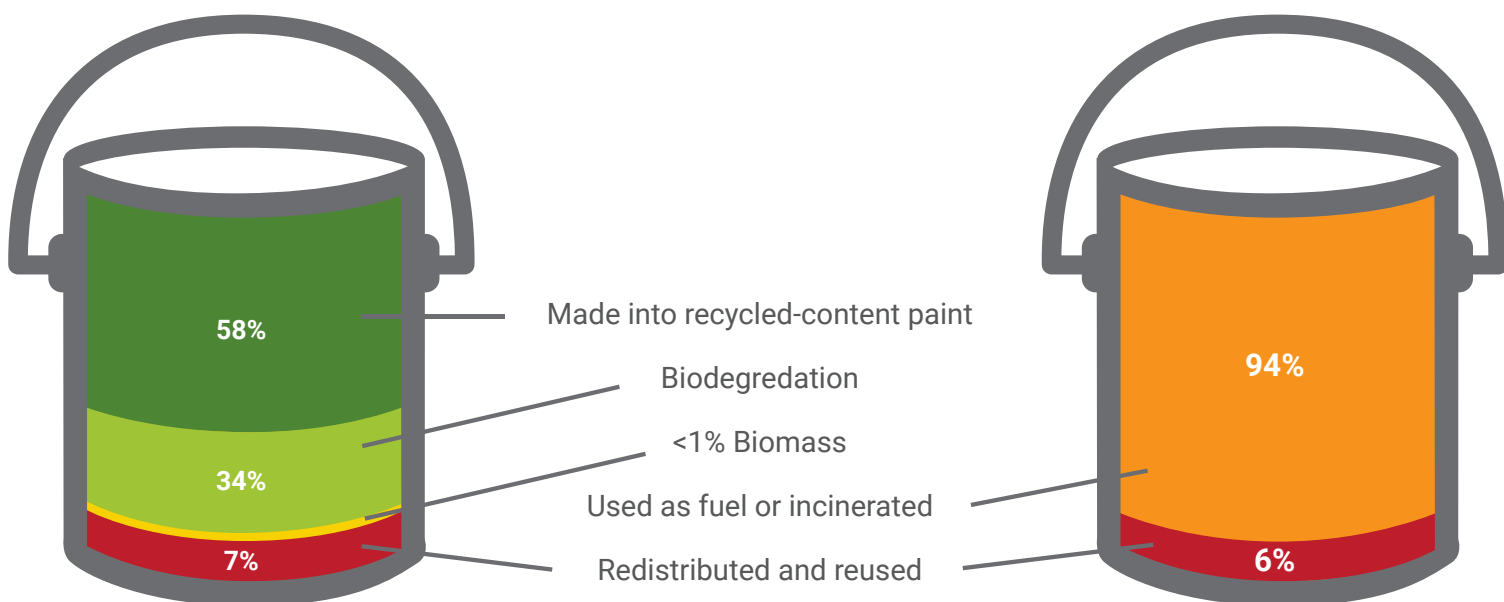

Paint Recycling in Oregon

PaintCare makes it easy to recycle unwanted paint

Source: PaintCare's 2016 Oregon Annual Report for January 1 - December 31, 2016

● Paint Drop-Off Sites ● Households Within 15 Miles ■ Large Volume Pick-Ups

PaintCare established 171 year-round paint drop-off sites; 96.3% of Oregon households are within 15 miles of a PaintCare site. We also picked up large amounts (300+ gallons) of paint directly from 17 places.

PaintCare collected more than three-quarters of the paint leftover from new paint purchases.

The amount of paint collected by PaintCare totaled 717,000 gallons. That's enough to fill almost 80 large tanker trucks.

Latex paint made up 72% of the total paint collected.

Oil-Based paint made up 28% of the total paint collected.

80 tons of metal and plastic containers were recycled.