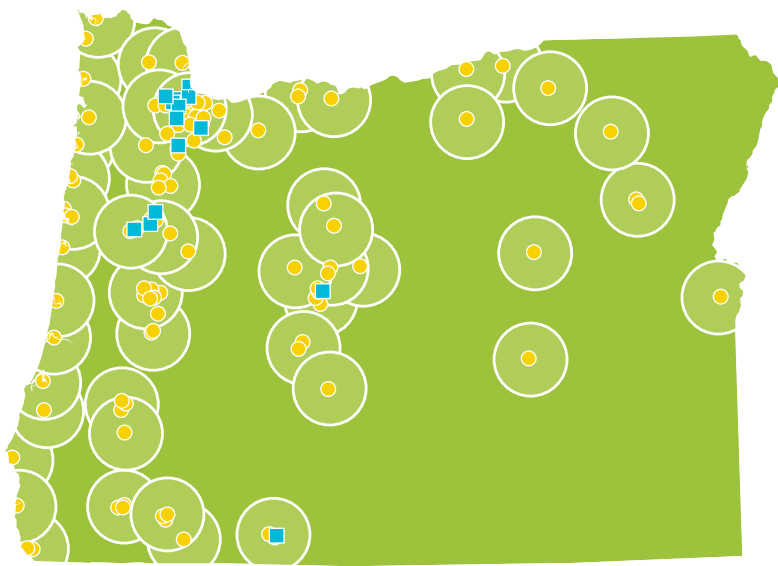

Paint Recycling in Oregon

PaintCare makes it easy to recycle unwanted paint

Source: PaintCare's 2016 Oregon Annual Report for January 1 - December 31, 2016

● Paint Drop-Off Sites ● Households Within 15 Miles ■ Large Volume Pick-Ups

PaintCare established 171 year-round paint drop-off sites; 96.3% of Oregon households are within 15 miles of a PaintCare site. We also picked up large amounts (300+ gallons) of paint directly from 17 places.

PaintCare collected more than three-quarters of the paint leftover from new paint purchases.

The amount of paint collected by PaintCare totaled 717,000 gallons. That's enough to fill almost 80 large tanker trucks.

Latex paint made up 72% of the total paint collected.

Oil-Based paint made up 28% of the total paint collected.

80 tons of metal and plastic containers were recycled.