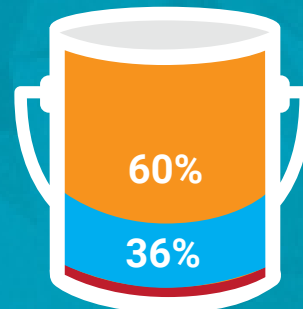

PaintCare Colorado

Program highlights, January 1 – December 31, 2018

169
Year-round
drop-off sites

113
Large volume pick-ups (200+ gal)

94.7%
of CO residents
live within 15
miles of a drop-off site

~10% of all paint sold each year is leftover

654,476

gallons were processed
by PaintCare

Of the paint processed,
73% was latex
27% was oil-based

But what happens to the paint?

Latex

- Recycled-content paint
- Incineration
- Energy recovery
- Unrecyclable & landfilled
- 6% reused (latex)
- 4% reused (oil-based)