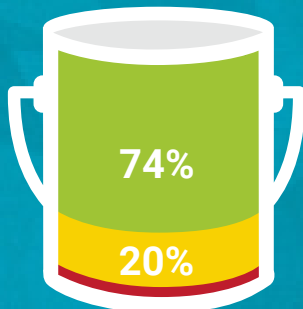

But what happens to the paint?

Latex

- Recycled-content paint
- Incineration
- Energy recovery
- Unrecyclable & landfilled
- 6% reused (latex)
- 4% reused (oil-based)