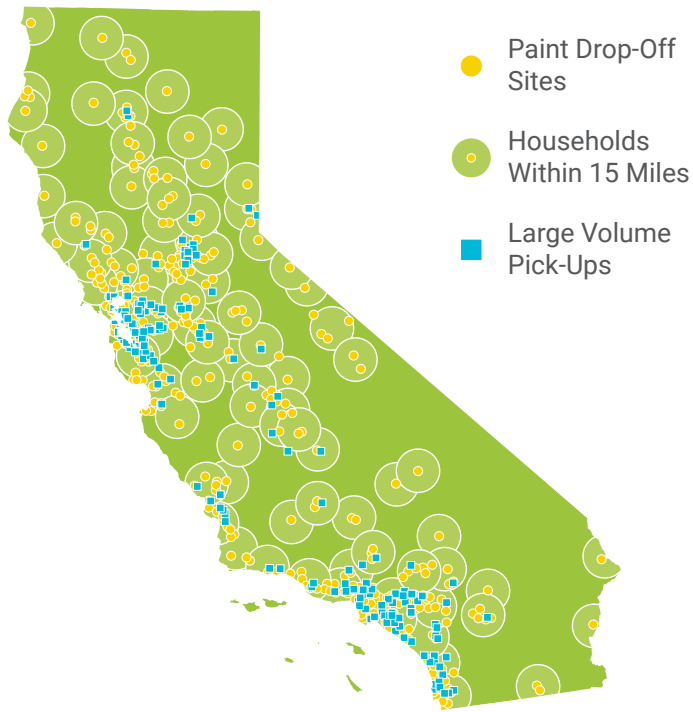

Paint Recycling in California

PaintCare makes it easy to recycle unwanted paint

Source: PaintCare's 2016 California Annual Report for July 1 - June 30, 2016

PaintCare established 776 year-round paint drop-off sites; 98.1% of California households are within 15 miles of a PaintCare site. We also picked up large amounts (300+ gallons) of paint directly from 210 places.

PaintCare collected almost half of the paint leftover from new paint purchases.

The amount of paint collected by PaintCare totaled 3,127,052 gallons. That's enough to fill 347 large tanker trucks.

Latex paint made up 84% of the total paint collected.

Oil-Based paint made up 16% of the total paint collected.

1,754 tons of metal and plastic containers were recycled.