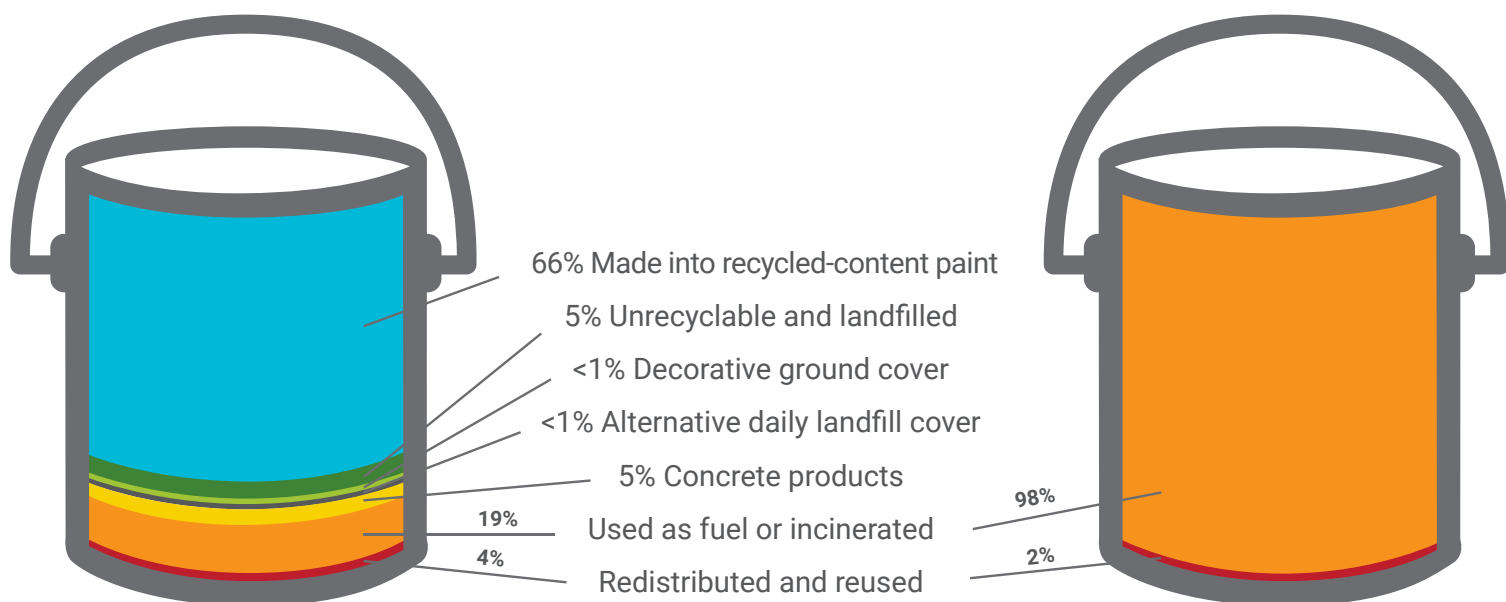

Paint Recycling in California

PaintCare makes it easy to recycle unwanted paint

Source: PaintCare's 2016 California Annual Report for July 1 - June 30, 2016

PaintCare established 776 year-round paint drop-off sites; 98.1% of California households are within 15 miles of a PaintCare site. We also picked up large amounts (300+ gallons) of paint directly from 210 places.

PaintCare collected almost half of the paint leftover from new paint purchases.

The amount of paint collected by PaintCare totaled 3,127,052 gallons. That's enough to fill 347 large tanker trucks.

Latex paint made up 84% of the total paint collected.

Oil-Based paint made up 16% of the total paint collected.

1,754 tons of metal and plastic containers were recycled.