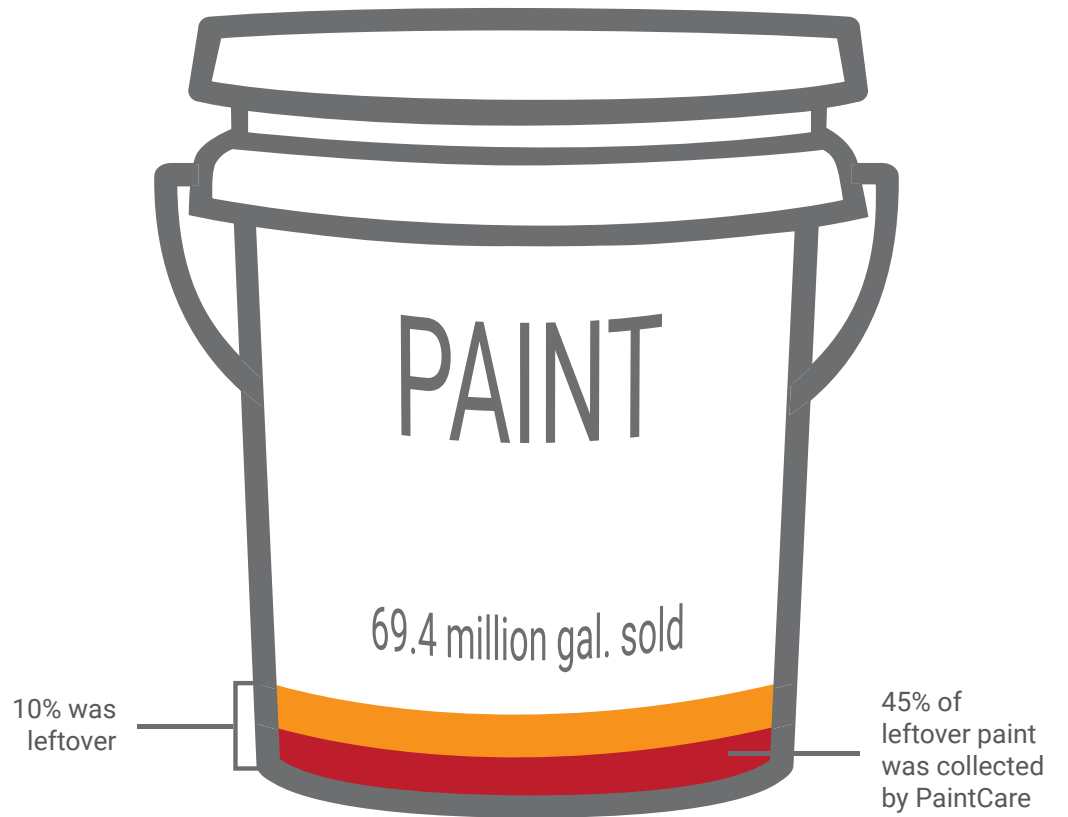

Paint Recycling in California

PaintCare makes it easy to recycle unwanted paint

Source: PaintCare's 2016 California Annual Report for July 1 - June 30, 2016

PaintCare established 776 year-round paint drop-off sites; 98.1% of California households are within 15 miles of a PaintCare site. We also picked up large amounts (300+ gallons) of paint directly from 210 places.

PaintCare collected almost half of the paint leftover from new paint purchases.

The amount of paint collected by PaintCare totaled 3,127,052 gallons. That's enough to fill 347 large tanker trucks.

Latex paint made up 84% of the total paint collected.

Oil-Based paint made up 16% of the total paint collected.

1,754 tons of metal and plastic containers were recycled.