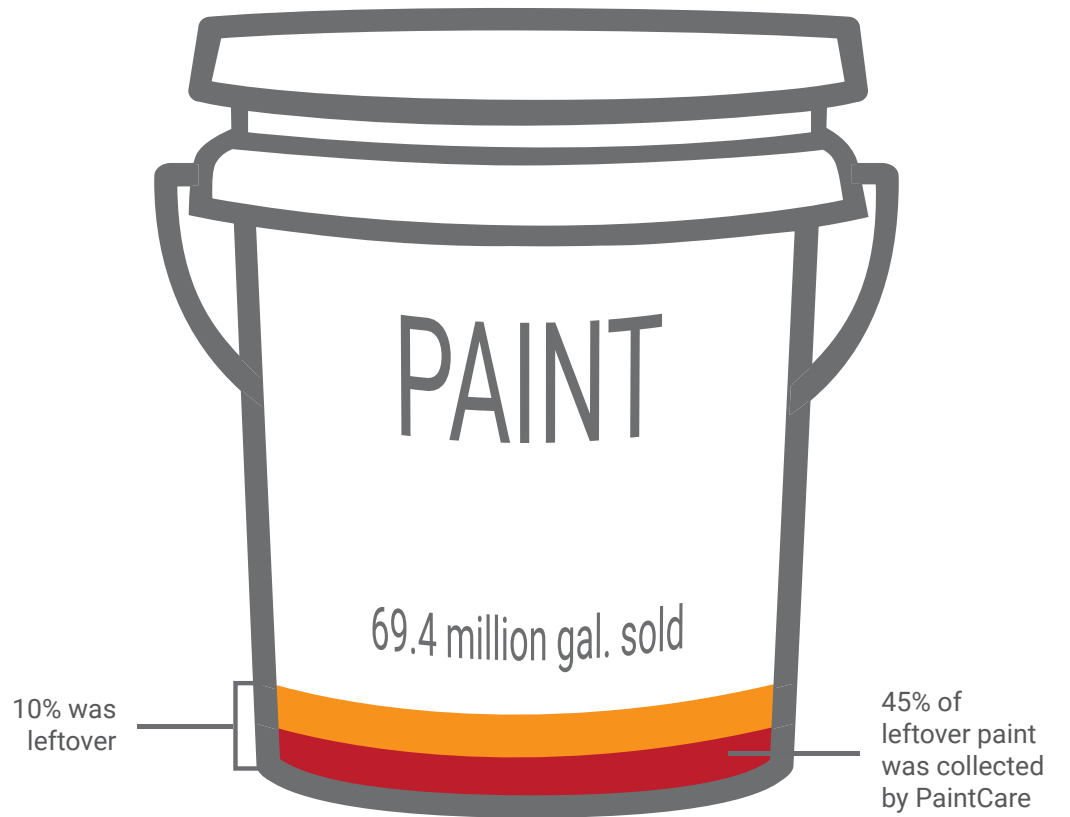

Paint Recycling in California

PaintCare makes it easy to recycle unwanted paint

Source: PaintCare's 2016 California Annual Report for July 2015 - June 2016

PaintCare established 776 year-round paint drop-off sites; 98.1% of California households are within 15 miles of a PaintCare site. We also picked up large amounts (300+ gallons) of paint directly from 210 places.

PaintCare collected almost half of the paint leftover from new paint purchases.

The amount of paint collected by PaintCare totaled 3,127,052 gallons. That's enough to fill 347 large tanker trucks.

Latex paint made up 84% of the total paint collected.

Oil-Based paint made up 16% of the total paint collected.

1,754 tons of metal and plastic containers were recycled.