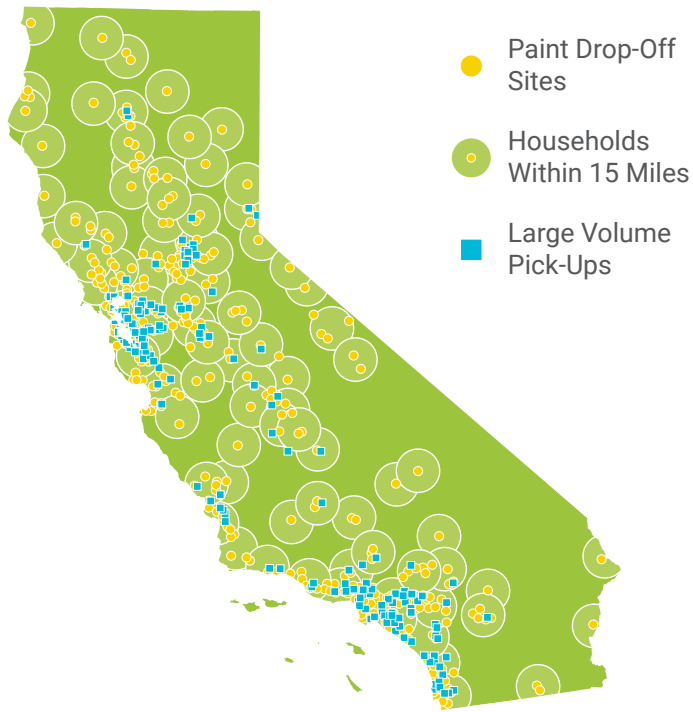

# Paint Recycling in California

## PaintCare makes it easy to recycle unwanted paint

Source: PaintCare's 2016 California Annual Report for July 2015 - June 2016

PaintCare established 776 year-round paint drop-off sites; 98.1% of California households are within 15 miles of a PaintCare site. We also picked up large amounts (300+ gallons) of paint directly from 210 places.

PaintCare collected almost half of the paint leftover from new paint purchases.

The amount of paint collected by PaintCare totaled 3,127,052 gallons. That's enough to fill 347 large tanker trucks.

Latex paint made up 84% of the total paint collected.

Oil-Based paint made up 16% of the total paint collected.

1,754 tons of metal and plastic containers were recycled.