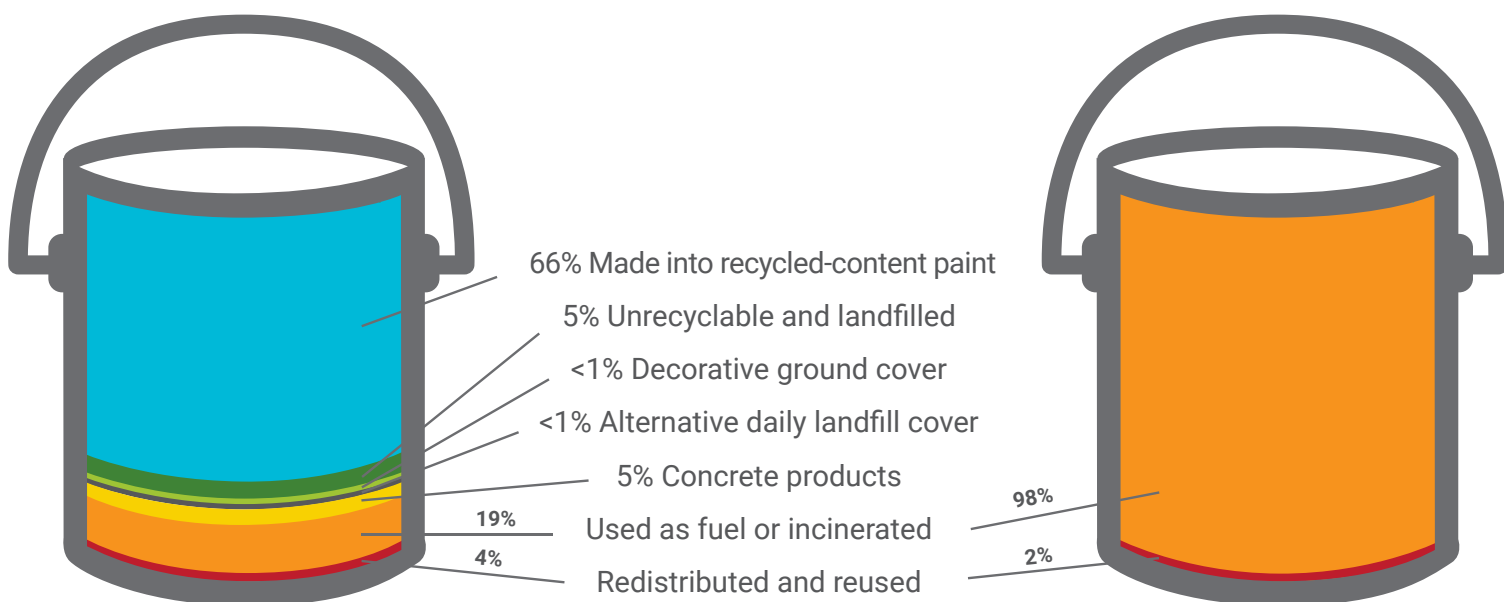

Paint Recycling in California

PaintCare makes it easy to recycle unwanted paint

Source: PaintCare's 2016 California Annual Report for July 2015 - June 2016

PaintCare established 776 year-round paint drop-off sites; 98.1% of California households are within 15 miles of a PaintCare site. We also picked up large amounts (300+ gallons) of paint directly from 210 places.

PaintCare collected almost half of the paint leftover from new paint purchases.

The amount of paint collected by PaintCare totaled 3,127,052 gallons. That's enough to fill 347 large tanker trucks.

Latex paint made up 84% of the total paint collected.

Oil-Based paint made up 16% of the total paint collected.

1,754 tons of metal and plastic containers were recycled.