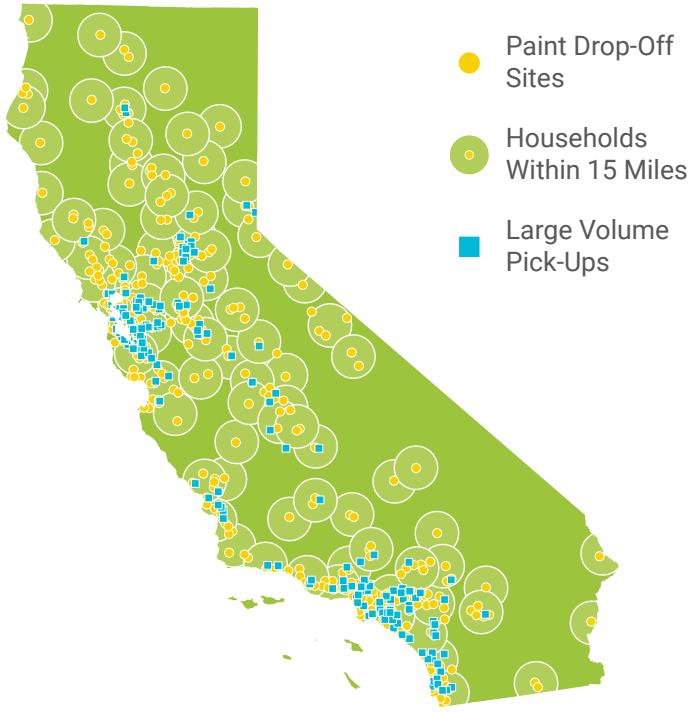

Paint Recycling in California

PaintCare makes it easy to recycle unwanted paint

Source: PaintCare's 2016 California Annual Report for July 2015 - June 2016

PaintCare established 776 year-round paint drop-off sites; 98.1% of California households are within 15 miles of a PaintCare site. We also picked up large amounts (300+ gallons) of paint directly from 210 places.

PaintCare collected almost half of the paint leftover from new paint purchases.

The amount of paint collected by PaintCare totaled 3,127,052 gallons. That's enough to fill 347 large tanker trucks.

Latex paint made up 84% of the total paint collected.

Oil-Based paint made up 16% of the total paint collected.

1,754 tons of metal and plastic containers were recycled.