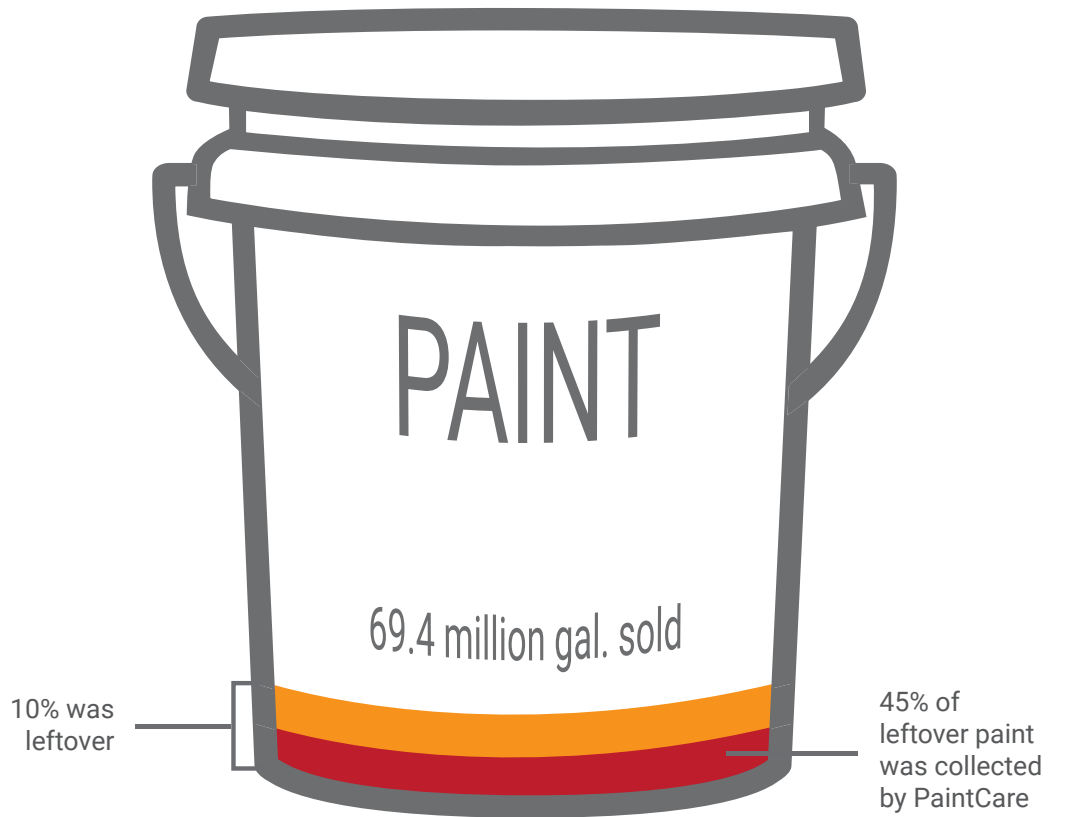

## PaintCare makes it easy to recycle unwanted paint

Source: PaintCare's 2016 California Annual Report for July 2015 - June 2016

PaintCare established 776 year-round paint drop-off sites; 98.1% of California households are within 15 miles of a PaintCare site. We also picked up large amounts (300+ gallons) of paint directly from 210 places.

PaintCare collected almost half of the paint leftover from new paint purchases.

The amount of paint collected by PaintCare totaled 3,127,052 gallons. That's enough to fill 347 large tanker trucks.

Latex paint made up 84% of the total paint collected.

Oil-Based paint made up 16% of the total paint collected.

1,754 tons of metal and plastic containers were recycled.