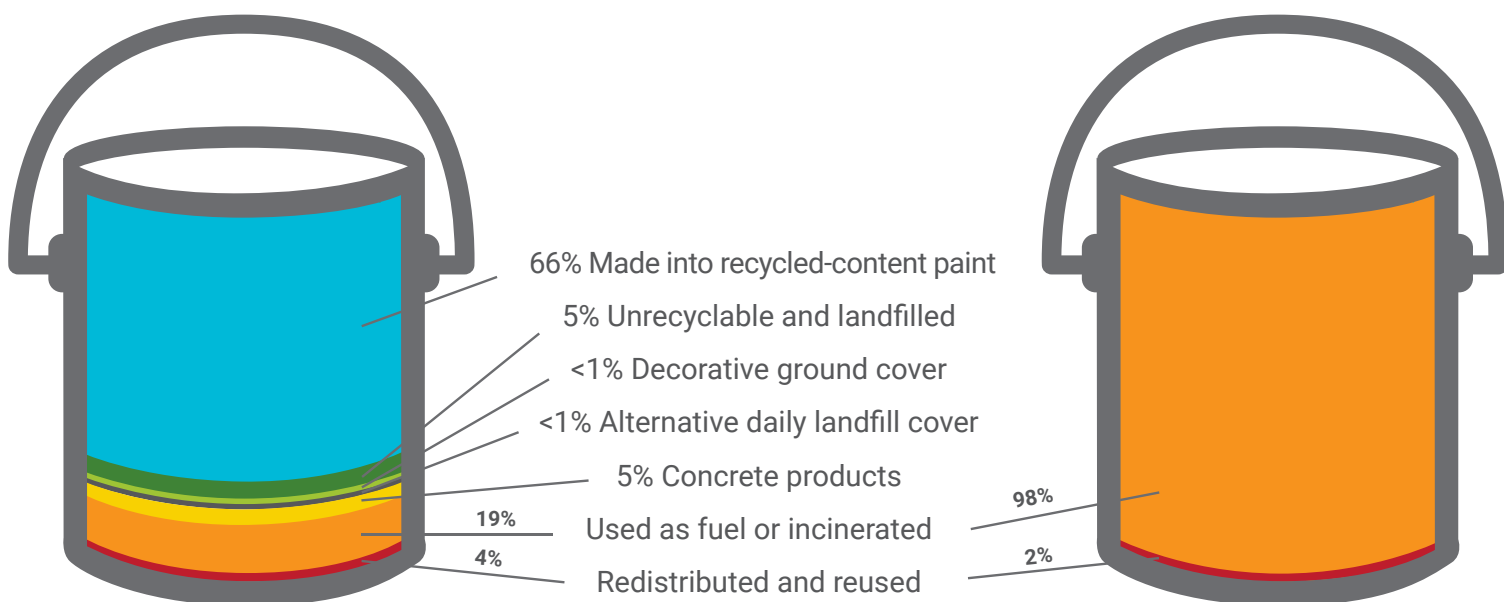

## PaintCare makes it easy to recycle unwanted paint

Source: PaintCare's 2016 California Annual Report for July 2015 - June 2016

PaintCare established 776 year-round paint drop-off sites; 98.1% of California households are within 15 miles of a PaintCare site. We also picked up large amounts (300+ gallons) of paint directly from 210 places.

PaintCare collected almost half of the paint leftover from new paint purchases.

The amount of paint collected by PaintCare totaled 3,127,052 gallons. That's enough to fill 347 large tanker trucks.

Latex paint made up 84% of the total paint collected.

Oil-Based paint made up 16% of the total paint collected.

1,754 tons of metal and plastic containers were recycled.