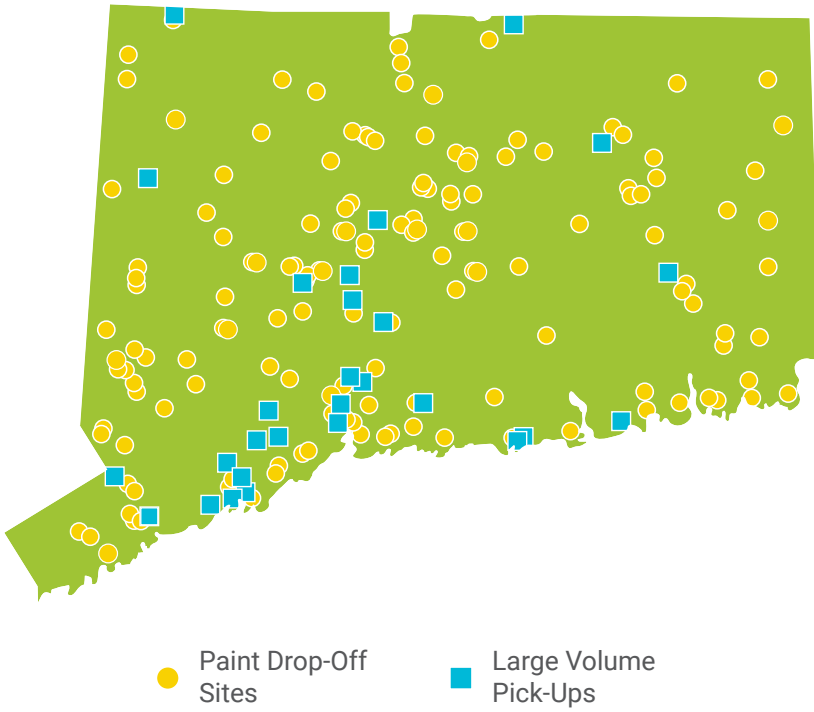

Thank You Connecticut for Recycling Your Paint

PaintCare makes it easy to recycle unwanted paint

Source: PaintCare's 2016 Connecticut Annual Report for July 2015 - June 2016

PaintCare established 140 year-round paint drop-off sites; 100% of Connecticut households are within 15 miles of a PaintCare site. We also picked up large amounts (300+ gallons) of paint directly from 28 places.

PaintCare collected nearly half of the paint leftover from new paint purchases.

The amount of paint processed by PaintCare totaled 320,414 gallons. That's enough to fill 35 large tanker trucks.

Latex paint made up 77% of the total paint collected.

Made into recycled-content paint
Used as fuel
Landfilled
Alternative Daily Landfill Cover

Oil-Based paint made up 23% of the total paint collected.

210 tons of metal and plastic containers were recycled.