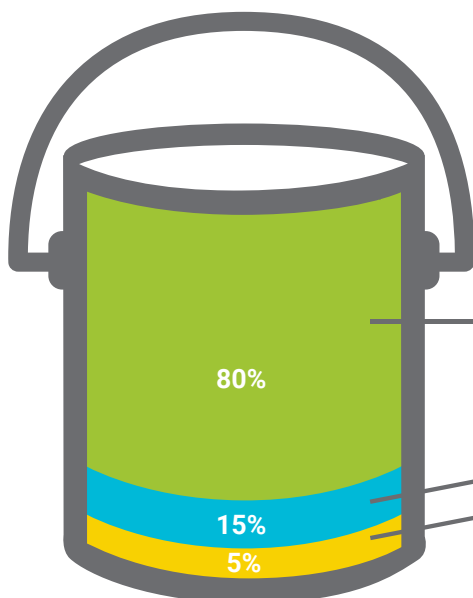

Thank You Connecticut for Recycling Your Paint

PaintCare makes it easy to recycle unwanted paint

Source: PaintCare's 2016 Connecticut Annual Report for July 2015 - June 2016

PaintCare established 140 year-round paint drop-off sites; 100% of Connecticut households are within 15 miles of a PaintCare site. We also picked up large amounts (300+ gallons) of paint directly from 28 places.

PaintCare collected nearly half of the paint leftover from new paint purchases.

The amount of paint processed by PaintCare totaled 320,414 gallons. That's enough to fill 35 large tanker trucks.

Latex paint made up 77% of the total paint collected.

Made into recycled-content paint
Used as fuel
Landfilled
Alternative Daily Landfill Cover

Oil-Based paint made up 23% of the total paint collected.

210 tons of metal and plastic containers were recycled.