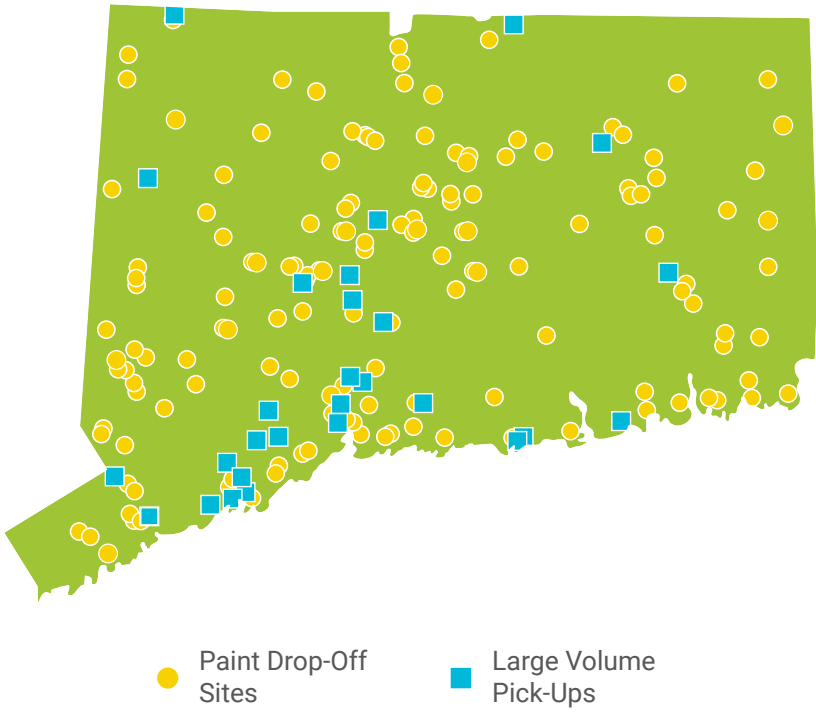

## PaintCare makes it easy to recycle unwanted paint

Source: PaintCare's 2016 Connecticut Annual Report for July 2015 - June 2016

PaintCare established 140 year-round paint drop-off sites; 100% of Connecticut households are within 15 miles of a PaintCare site. We also picked up large amounts (300+ gallons) of paint directly from 28 places.

Made into recycled-content paint  
Used as fuel  
Landfilled  
Alternative Daily Landfill Cover

Oil-Based paint made up 23% of the total paint collected.

210 tons of metal and plastic containers were recycled.