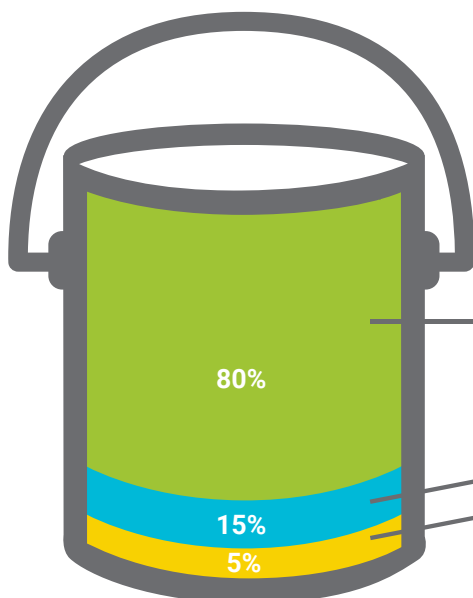

## PaintCare makes it easy to recycle unwanted paint

Source: PaintCare's 2016 Connecticut Annual Report for July 2015 - June 2016

PaintCare established 140 year-round paint drop-off sites; 100% of Connecticut households are within 15 miles of a PaintCare site. We also picked up large amounts (300+ gallons) of paint directly from 28 places.

PaintCare collected nearly half of the paint leftover from new paint purchases.

The amount of paint processed by PaintCare totaled 320,414 gallons. That's enough to fill 35 large tanker trucks.

Latex paint made up 77% of the total paint collected.