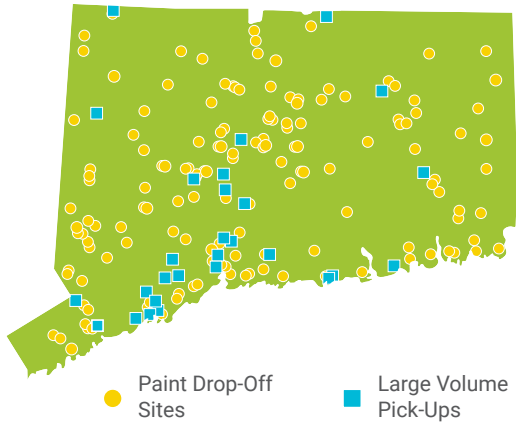

Thank You Connecticut for Recycling Your Paint

PaintCare makes it easy to recycle unwanted paint

Source: PaintCare's 2016 Connecticut Annual Report for July 2015 - June 2016

PaintCare established 140 year-round paint drop-off sites; 100% of Connecticut households are within 15 miles of a PaintCare site. We also picked up large amounts (300+ gallons) of paint directly from 28 places.

Oil-Based paint made up 23% of the total paint collected.

210 tons of metal and plastic containers were recycled.