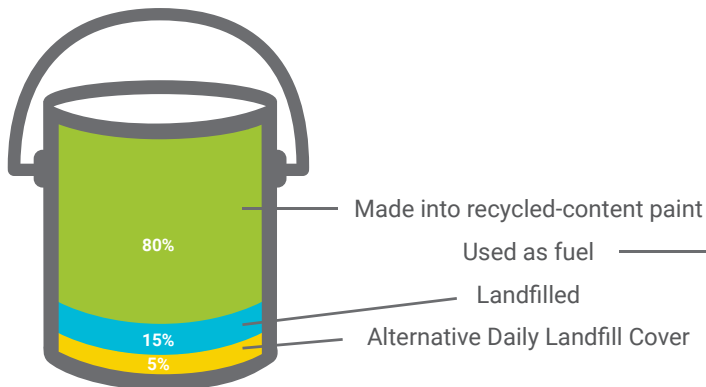

Thank You Connecticut for Recycling Your Paint

PaintCare makes it easy to recycle unwanted paint

Source: PaintCare's 2016 Connecticut Annual Report for July 2015 - June 2016

PaintCare established 140 year-round paint drop-off sites; 100% of Connecticut households are within 15 miles of a PaintCare site. We also picked up large amounts (300+ gallons) of paint directly from 28 places.

PaintCare collected nearly half of the paint leftover from new paint purchases.

The amount of paint processed by PaintCare totaled 320,414 gallons. That's enough to fill 35 large tanker trucks.

Latex paint made up 77% of the total paint collected.

Oil-Based paint made up 23% of the total paint collected.

210 tons of metal and plastic containers were recycled.