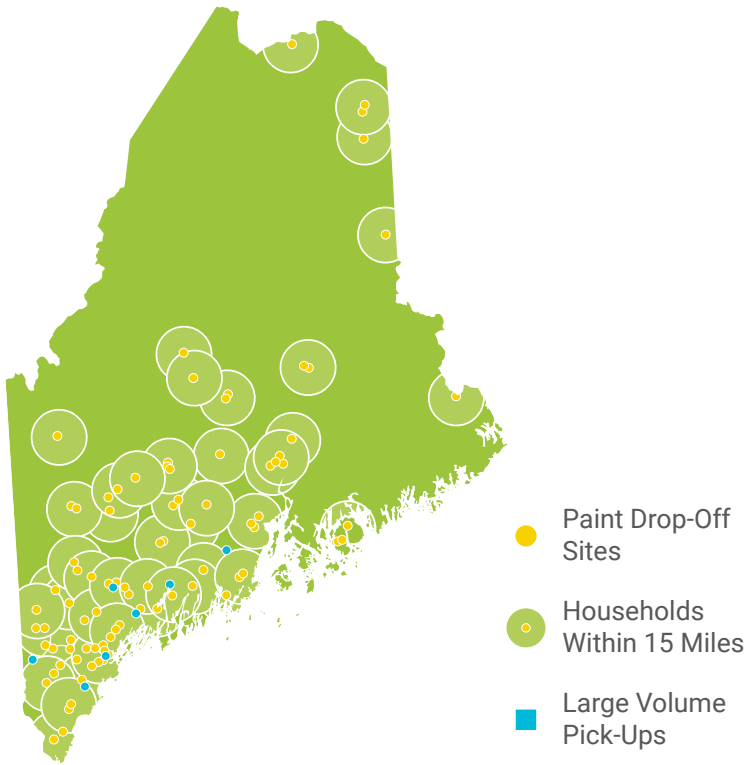

Thank You Maine for Recycling Your Paint

PaintCare makes it easy to recycle unwanted paint

Source: PaintCare's 2016 Maine Annual Report for October 2015 - June 2016

PaintCare established 96 year-round paint drop-off sites; 93.5% of Maine households are within 15 miles of a PaintCare site. We also picked up large amounts (300+ gallons) of paint directly from 7 places.

PaintCare collected more than half of the paint leftover from new paint purchases.

The amount of paint collected by PaintCare totaled 87,453 gallons. That's enough to fill almost 10 large tanker trucks.

Latex paint made up 75-85% of the total paint collected.

Made into recycled-content paint

Unrecyclable and landfilled

Used as fuel or incinerated

Oil-Based paint made up 15-25% of the total paint collected.