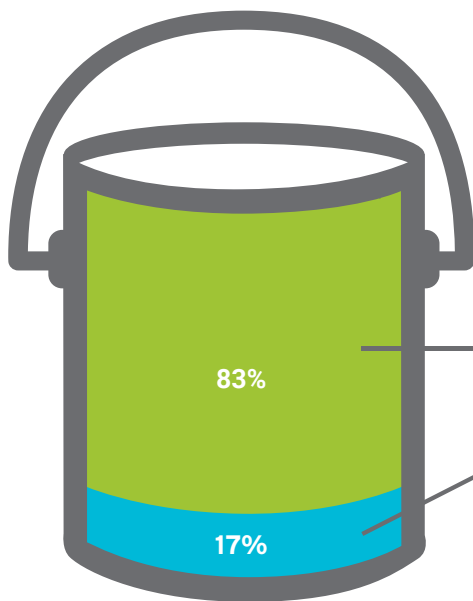

Thank You Maine for Recycling Your Paint

PaintCare makes it easy to recycle unwanted paint

Source: PaintCare's 2016 Maine Annual Report for October 2015 - June 2016

PaintCare established 96 year-round paint drop-off sites; 93.5% of Maine households are within 15 miles of a PaintCare site. We also picked up large amounts (300+ gallons) of paint directly from 7 places.

PaintCare collected more than half of the paint leftover from new paint purchases.

The amount of paint collected by PaintCare totaled 87,453 gallons. That's enough to fill almost 10 large tanker trucks.

Latex paint made up 75-85% of the total paint collected.

Made into recycled-content paint

Unrecyclable and landfilled

Used as fuel or incinerated

Oil-Based paint made up 15-25% of the total paint collected.