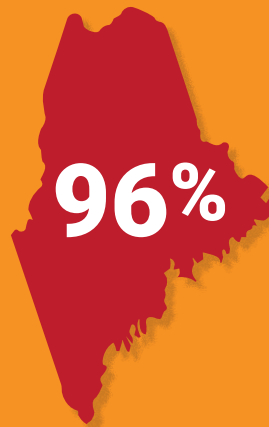

PaintCare™
RECYCLING MADE EASY

PaintCare in Maine

PROGRAM HIGHLIGHTS

January 1 – December 31, 2021

126

YEAR-ROUND
DROP-OFF SITES

136,818

GALLONS COLLECTED

82.5%

Of total
latex paint
collected
was recycled
back into
paint

76% latex
24% oil-based

of residents
live within
15 miles
of a
drop-off
site

**Large Volume Pickups
in Maine**

PaintCare makes it easy and convenient to recycle leftover paint in states with paint stewardship laws. A nonprofit organization created by paint manufacturers, PaintCare sets up drop-off locations for unused paint, arranges for recycling and proper disposal, and conducts public education. To learn more or find a year-round PaintCare drop-off site near you, visit paintcare.org or call (855) PAINT09.