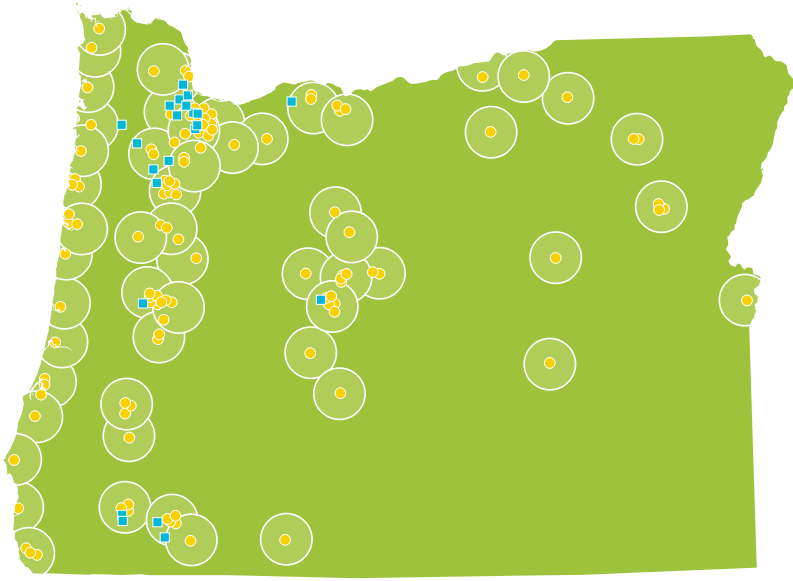

# Paint Recycling in Oregon

## PaintCare makes it easy to recycle unwanted paint

Source: PaintCare's 2015 Oregon Annual Report for January 1 - December 30, 2015

● Paint Drop-Off Sites    ● Households Within 15 Miles    ■ Large Volume Pick-Ups

PaintCare established 167 year-round paint drop-off sites; 96.3% of Oregon households are within 15 miles of a PaintCare site. We also picked up large amounts (300+ gallons) of paint directly from 22 places.