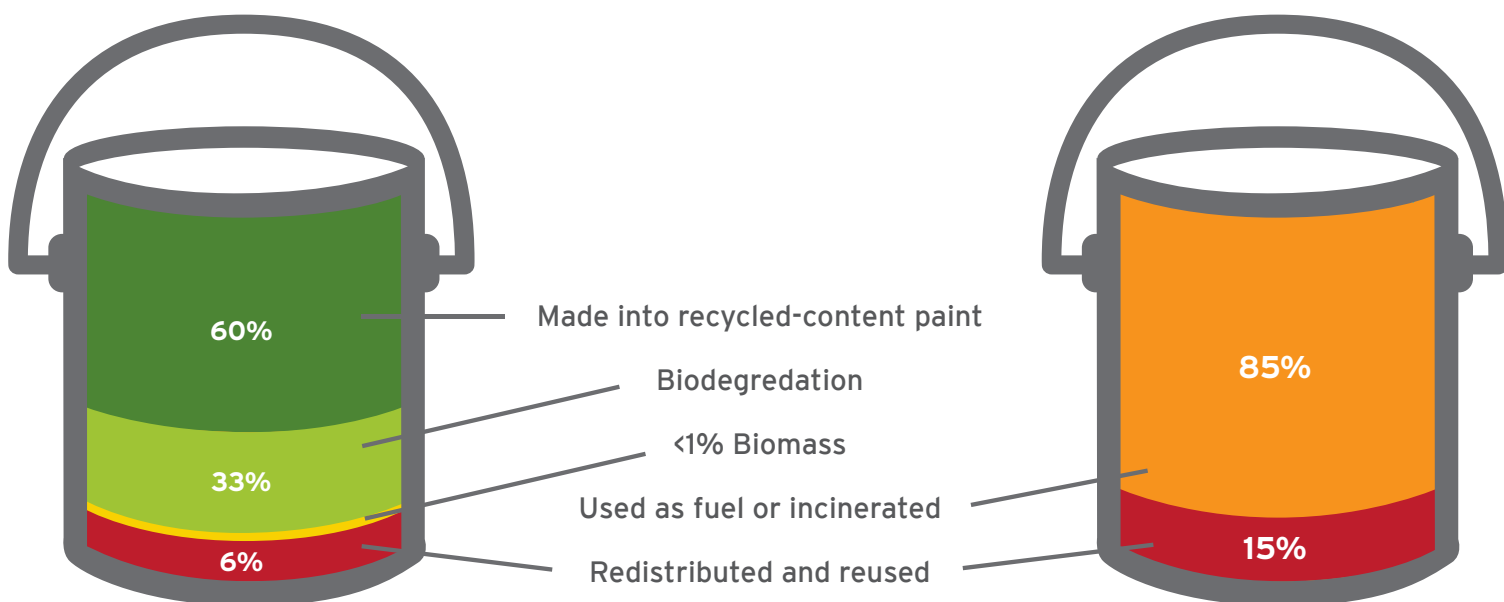

## PaintCare makes it easy to recycle unwanted paint

Source: PaintCare's 2015 Oregon Annual Report for January 1 - December 30, 2015

● Paint Drop-Off Sites    ● Households Within 15 Miles    ■ Large Volume Pick-Ups

PaintCare established 167 year-round paint drop-off sites; 96.3% of Oregon households are within 15 miles of a PaintCare site. We also picked up large amounts (300+ gallons) of paint directly from 22 places.

PaintCare collected more than half of the paint leftover from new paint purchases.

The amount of paint collected by PaintCare totaled 770,488 gallons. That's enough to fill almost 86 large tanker trucks.

Latex paint made up 69% of the total paint collected.

Oil-Based paint made up 31% of the total paint collected.

126.8 tons of metal and plastic containers were recycled.