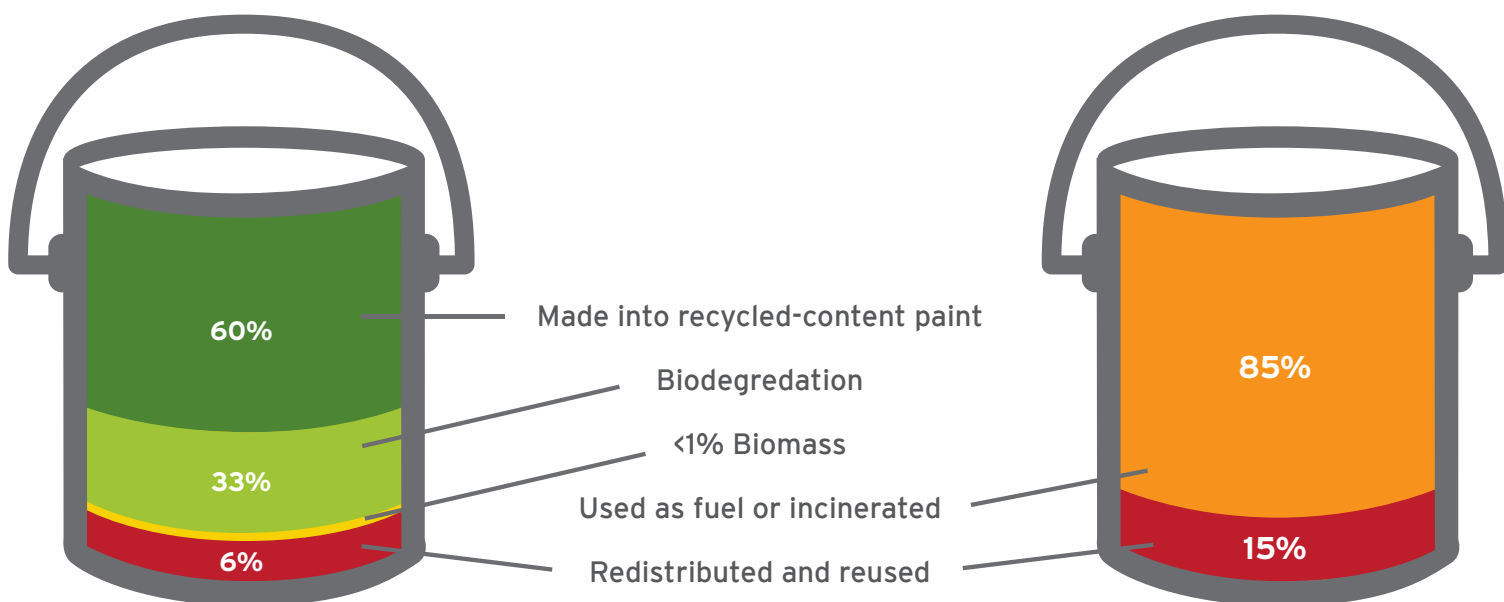

Paint Recycling in Oregon

PaintCare makes it easy to recycle unwanted paint

Source: PaintCare's 2015 Oregon Annual Report for January 1 - December 30, 2015

● Paint Drop-Off Sites ● Households Within 15 Miles ■ Large Volume Pick-Ups

PaintCare established 167 year-round paint drop-off sites; 96.3% of Oregon households are within 15 miles of a PaintCare site. We also picked up large amounts (300+ gallons) of paint directly from 22 places.

PaintCare collected more than half of the paint leftover from new paint purchases.

The amount of paint collected by PaintCare totaled 770,488 gallons. That's enough to fill almost 86 large tanker trucks.

Latex paint made up 69% of the total paint collected.

Oil-Based paint made up 31% of the total paint collected.

126.8 tons of metal and plastic containers were recycled.