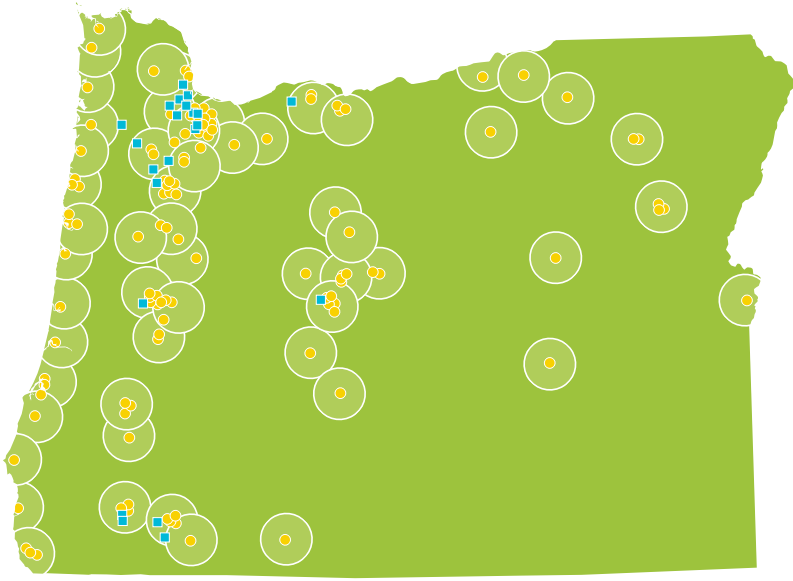

Paint Recycling in Oregon

PaintCare makes it easy to recycle unwanted paint

Source: PaintCare's 2015 Oregon Annual Report for January 1 - December 30, 2015

● Paint Drop-Off Sites ● Households Within 15 Miles ■ Large Volume Pick-Ups

PaintCare established 167 year-round paint drop-off sites; 96.3% of Oregon households are within 15 miles of a PaintCare site. We also picked up large amounts (300+ gallons) of paint directly from 22 places.

PaintCare collected more than half of the paint leftover from new paint purchases.

The amount of paint collected by PaintCare totaled 770,488 gallons. That's enough to fill almost 86 large tanker trucks.