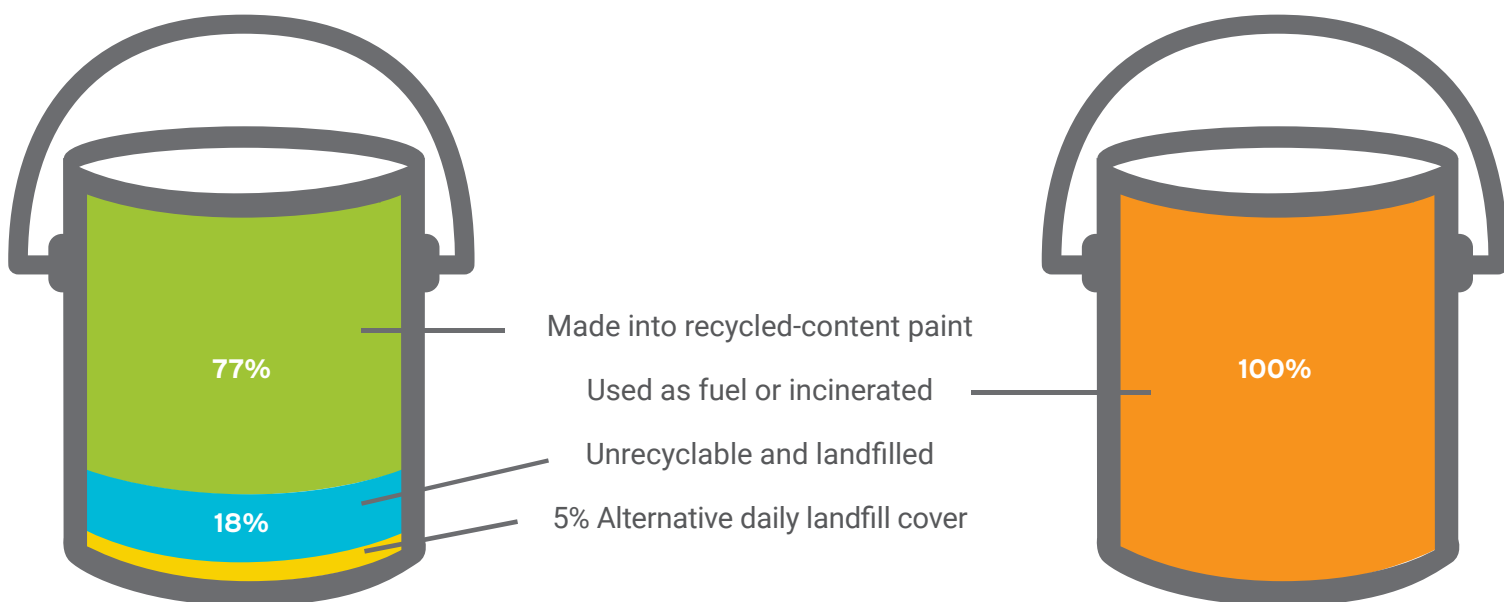

Paint Recycling in Vermont

PaintCare makes it easy to recycle unwanted paint

Source: PaintCare's 2016 Vermont Annual Report for July 2015 - June 2016

PaintCare established 74 year-round paint drop-off sites; 99.5% of Vermont households are within 15 miles of a PaintCare site. We also picked up large amounts (300+ gallons) of paint directly from 2 places.

PaintCare estimates that 10% of paint is leftover, but we collected 10% of the amount sold.

The amount of paint collected by PaintCare totaled 108,466 gallons. That's enough to fill 12 large tanker trucks.

Latex paint made up 84% of the total paint collected.

Oil-Based paint made up 16% of the total paint collected.

64 tons of metal and plastic containers were recycled.