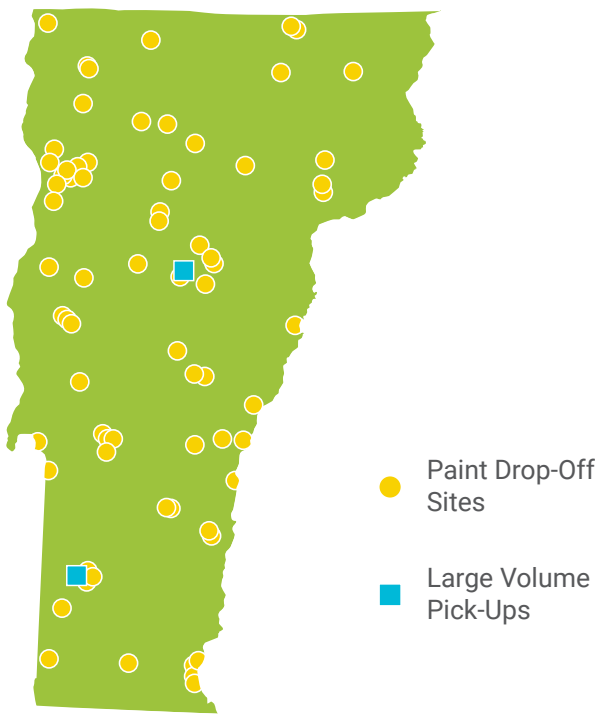

Paint Recycling in Vermont

PaintCare makes it easy to recycle unwanted paint

Source: PaintCare's 2016 Vermont Annual Report for July 2015 - June 2016

PaintCare established 74 year-round paint drop-off sites; 99.5% of Vermont households are within 15 miles of a PaintCare site. We also picked up large amounts (300+ gallons) of paint directly from 2 places.

PaintCare estimates that 10% of paint is leftover, but we collected 10% of the amount sold.

The amount of paint collected by PaintCare totaled 108,466 gallons. That's enough to fill 12 large tanker trucks.

Latex paint made up 84% of the total paint collected.

Oil-Based paint made up 16% of the total paint collected.

64 tons of metal and plastic containers were recycled.