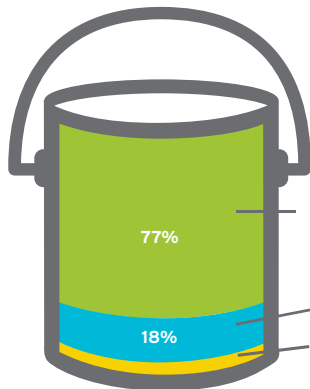

PaintCare established 74 year-round paint drop-off sites; 99.5% of Vermont households are within 15 miles of a PaintCare site. We also picked up large amounts (300+ gallons) of paint directly from 2 places.

PaintCare estimates that 10% of paint is leftover, but we collected 10% of the amount sold.

10% estimated leftover paint

The amount of paint collected by PaintCare is equivalent to 10% of paint sold in the same year

The amount of paint collected by PaintCare totaled 108,466 gallons. That's enough to fill 12 large tanker trucks.

Latex paint made up 84% of the total paint collected.

- 77% Made into recycled-content paint
- 18% Used as fuel or incinerated
- 5% Unrecyclable and landfilled
- 5% Alternative daily landfill cover