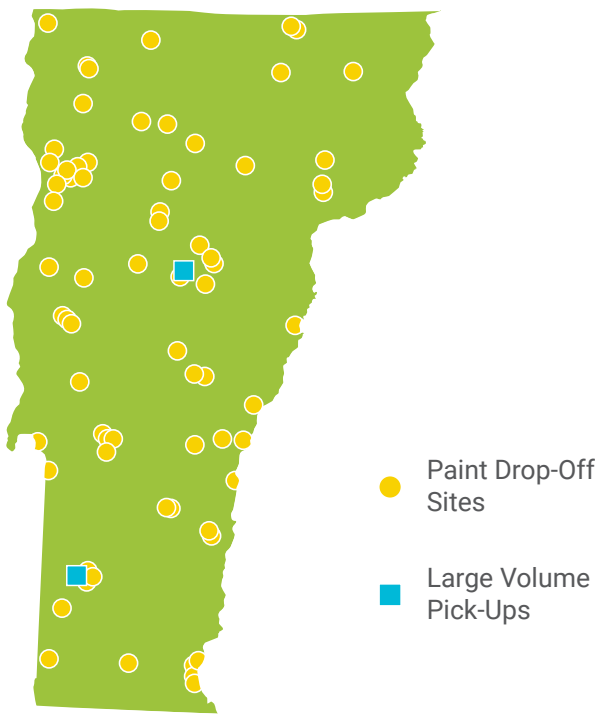

Thank You Vermont For Recycling Your Paint

PaintCare makes it easy to recycle unwanted paint

Source: PaintCare's 2016 Vermont Annual Report for July 2015 - June 2016

PaintCare established 74 year-round paint drop-off sites; 99.5% of Vermont households are within 15 miles of a PaintCare site. We also picked up large amounts (300+ gallons) of paint directly from 2 places.

PaintCare estimates that 10% of paint is leftover, but we collected 10% of the amount sold.

The amount of paint collected by PaintCare totaled 108,466 gallons. That's enough to fill 12 large tanker trucks.

Latex paint made up 84% of the total paint collected.

Oil-Based paint made up 16% of the total paint collected.

- Made into recycled-content paint
- Used as fuel or incinerated
- Unrecyclable and landfilled
- 5% Alternative daily landfill cover

64 tons of metal and plastic containers were recycled.