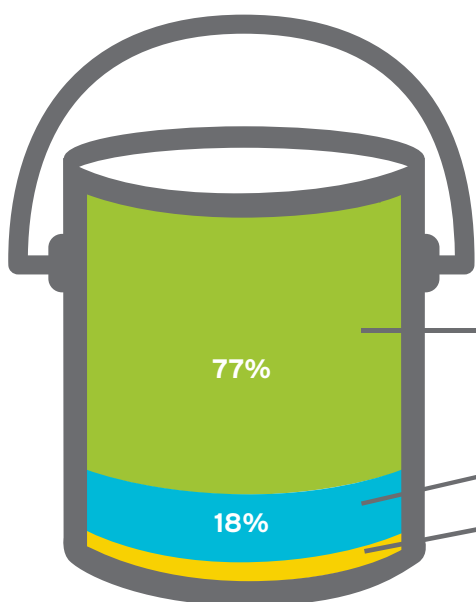

Thank You Vermont For Recycling Your Paint

PaintCare makes it easy to recycle unwanted paint

Source: PaintCare's 2016 Vermont Annual Report for July 2015 - June 2016

PaintCare established 74 year-round paint drop-off sites; 99.5% of Vermont households are within 15 miles of a PaintCare site. We also picked up large amounts (300+ gallons) of paint directly from 2 places.

PaintCare estimates that 10% of paint is leftover, but we collected 10% of the amount sold.

The amount of paint collected by PaintCare totaled 108,466 gallons. That's enough to fill 12 large tanker trucks.

Latex paint made up 84% of the total paint collected.

Oil-Based paint made up 16% of the total paint collected.

- Made into recycled-content paint
- Used as fuel or incinerated
- Unrecyclable and landfilled
- 5% Alternative daily landfill cover